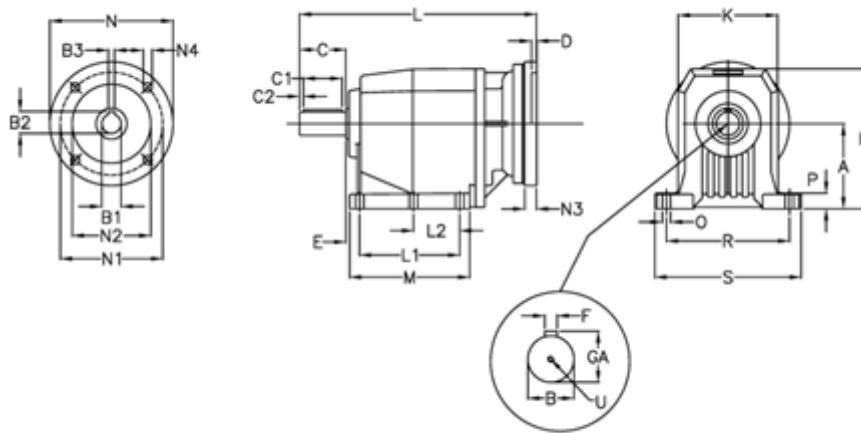

# Data Sheet

Article number: 40600802401260  
Description: Helical gearbox  
C802P-24-P180B5

## Measures

A = 250	D = 6.0	L2 = 0.0	P = 35
B = 80	E = 33	M = 277.0	R = 370
B1 = 48	F = 22	N = 350	S = 440
B2 = 51.8	GA = 85.0	N1 = 300	U = M20x42
B3 = 14	H = 420	N2 = 250	
C = 140	K = 320	N3 = 23	
C1 = 110	L = 635.0	N4 = 18	
C2 = 15	L1 = 210.0	O = 26	